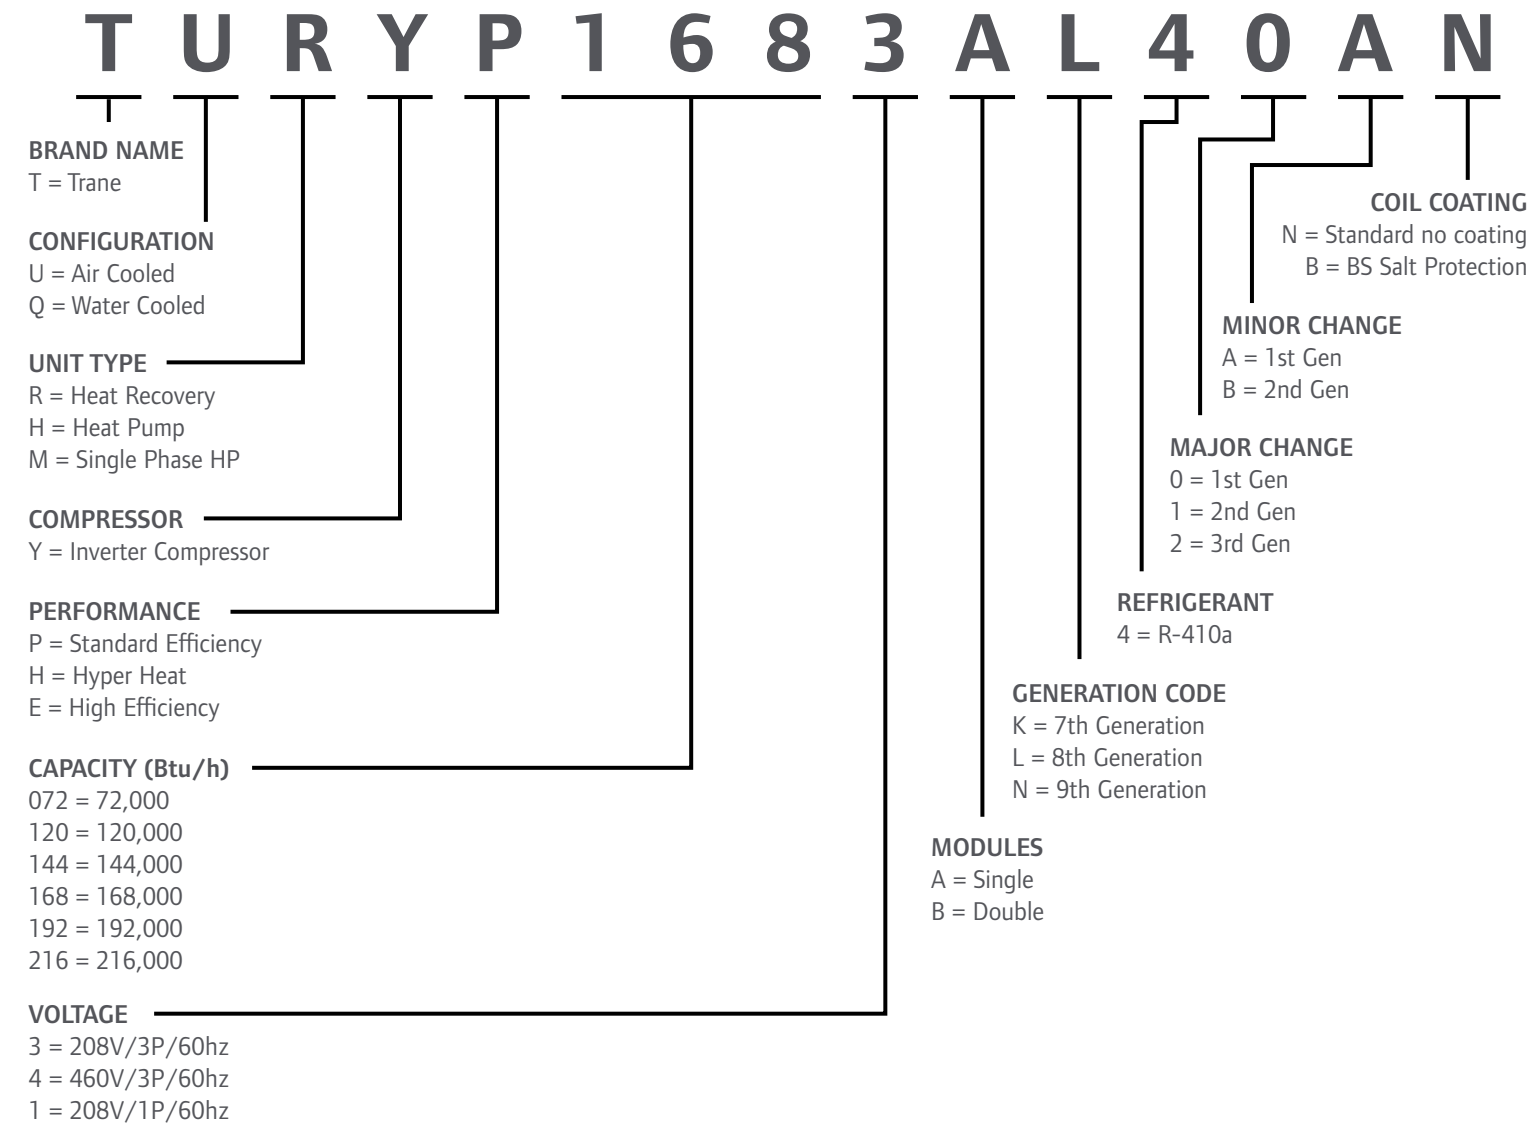

CITY MULTI® Outdoor Unit Model Number Conversion Reference Guide

New Model Number:

Original Model Number: